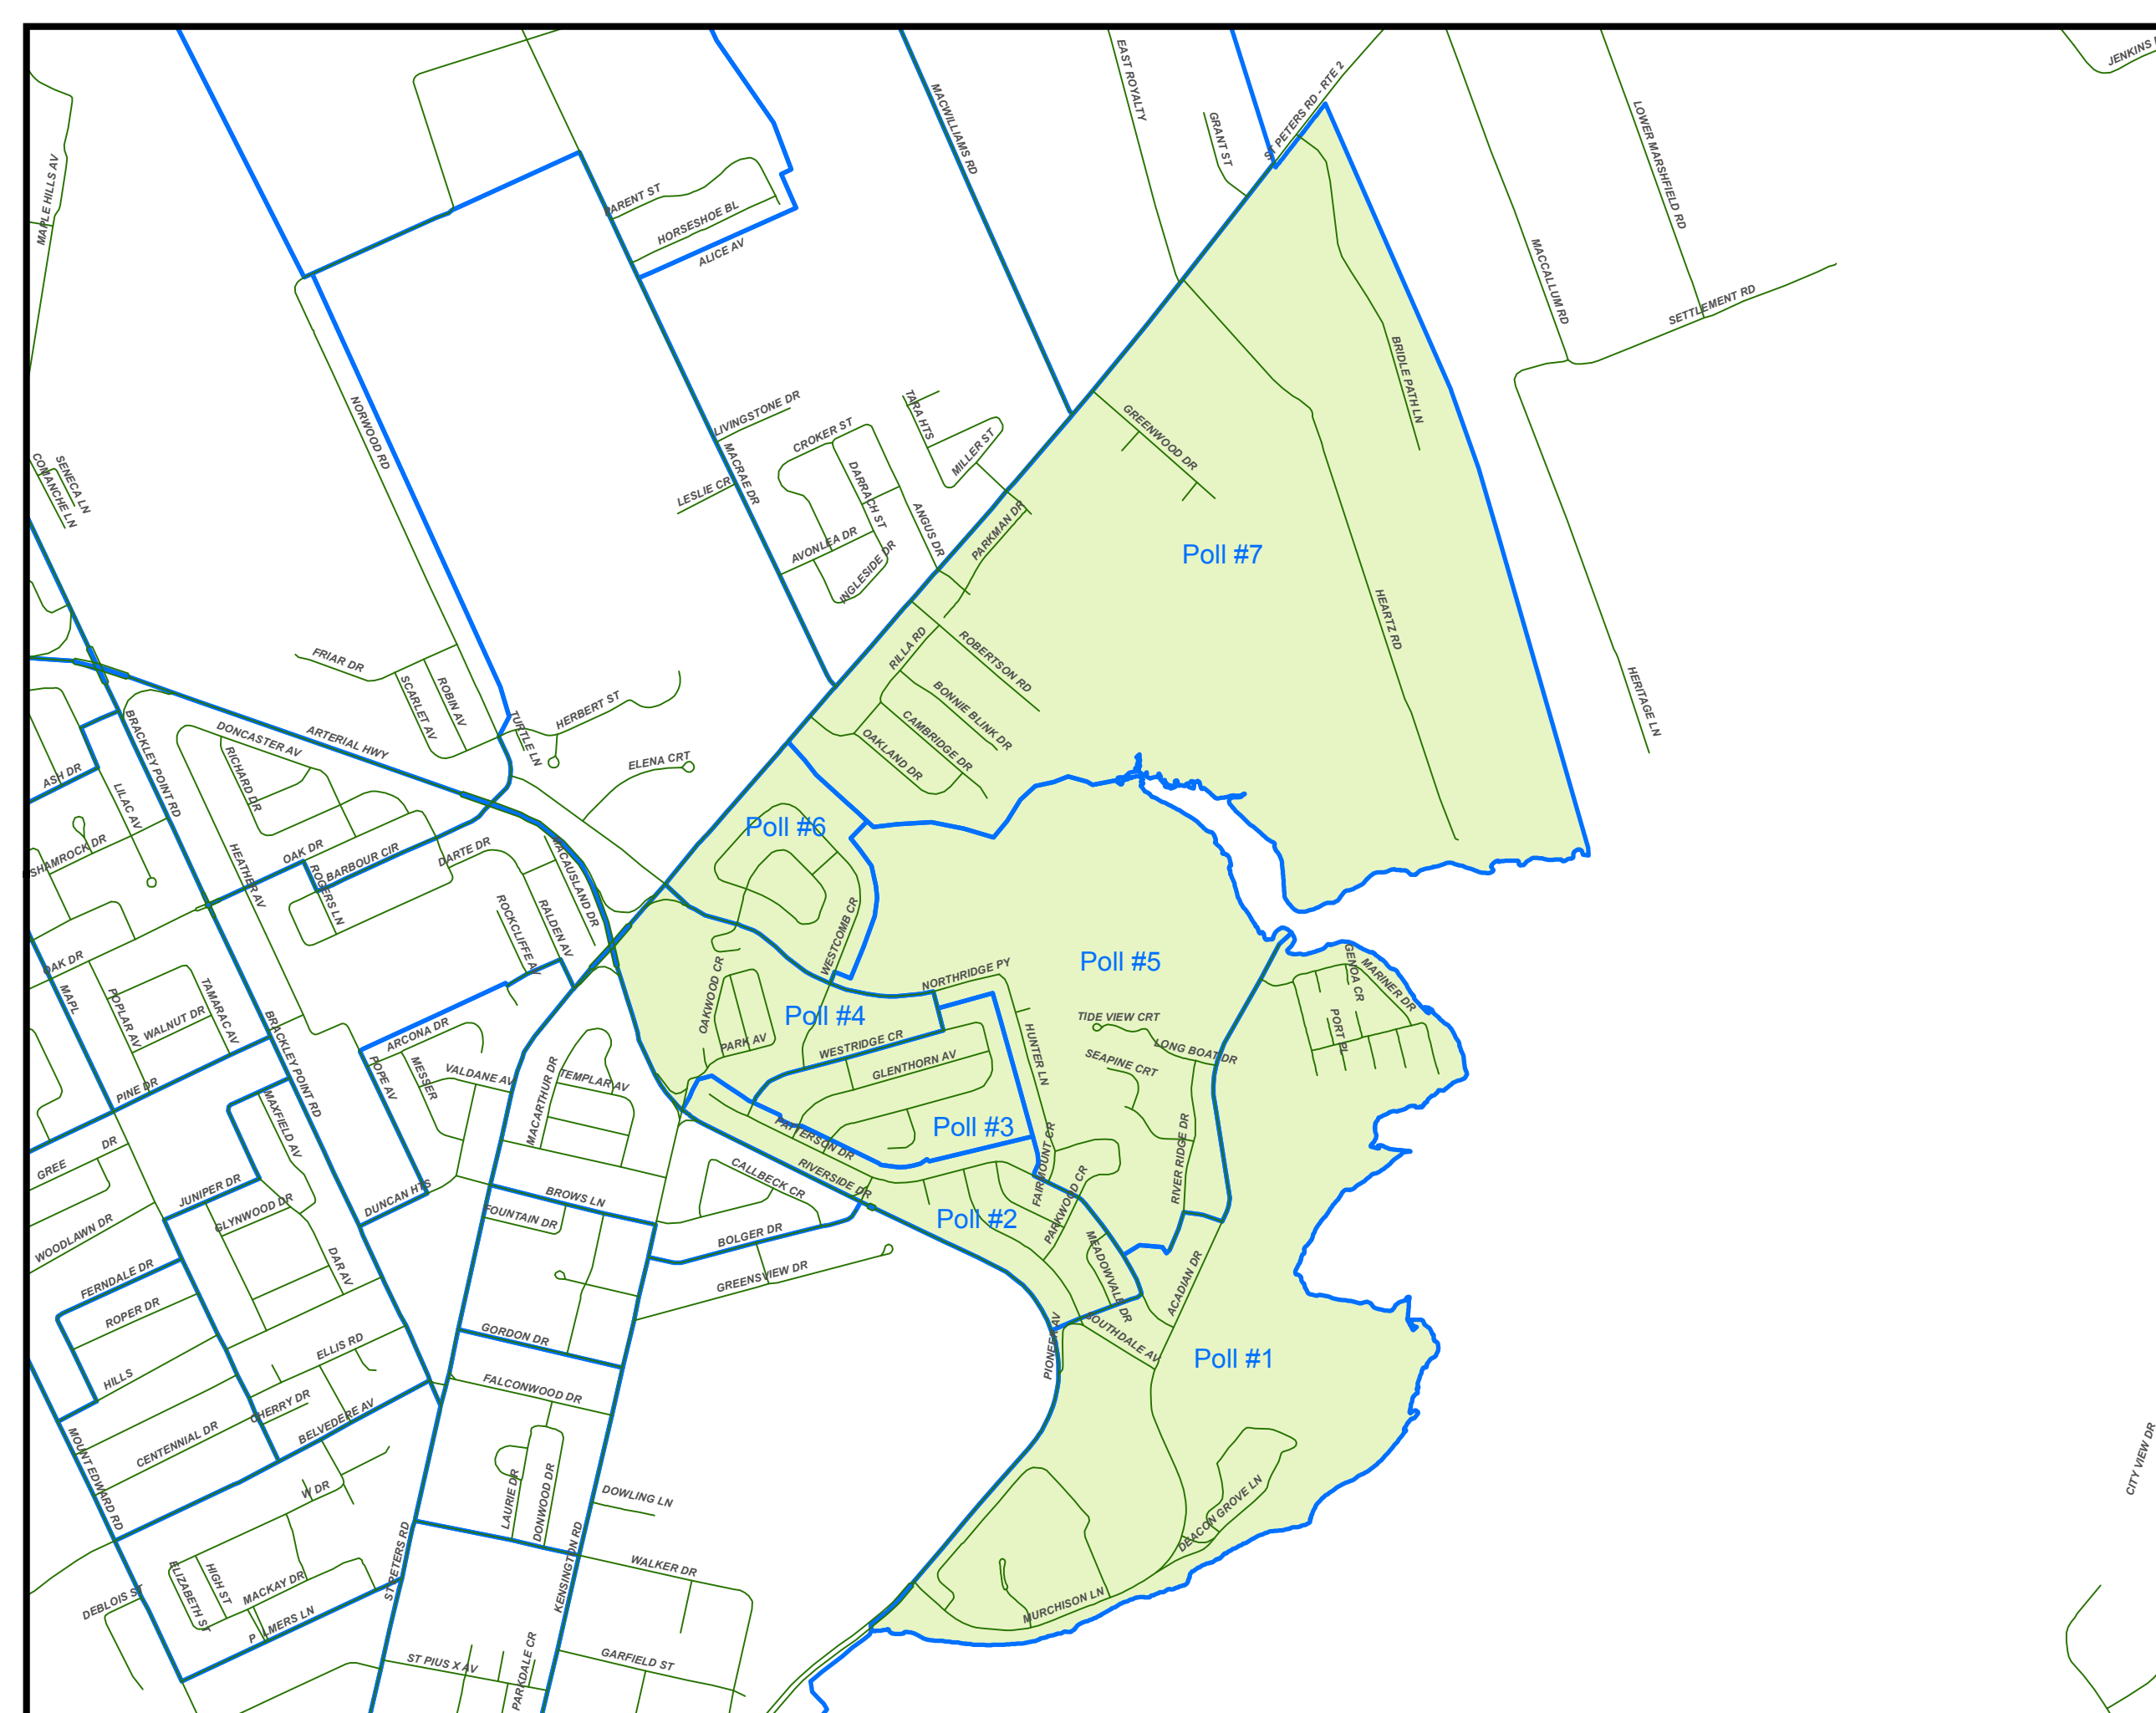

Charlottetown Municipal Ward # 10 Falconwood

Polling Divisions

- 1 - Mariner Dr
- 2 - Patterson Dr
- 3 - Sunrise Cr
- 4 - Oak Tree Cr
- 5 - Deep River Dr
- 6 - Andrews Cr
- 7 - Hertz Rd

Legend

-  Municipal Poll
-  Municipal Ward

Note:
The maps are designed as a general index of the electoral district divisions and are not intended to be used for measurements or for legal purposes.

199 Queen St.
Charlottetown, PE, C1A 4B7
(902) 566-5548

Charlottetown
Municipal Ward # 10
Falconwood

Polling Division
No. 1
MARINER DR

Legend

 Municipal Poll

Note:
The maps are designed as a general index of the electoral district divisions and are not intended to be used for measurements or for legal purposes.