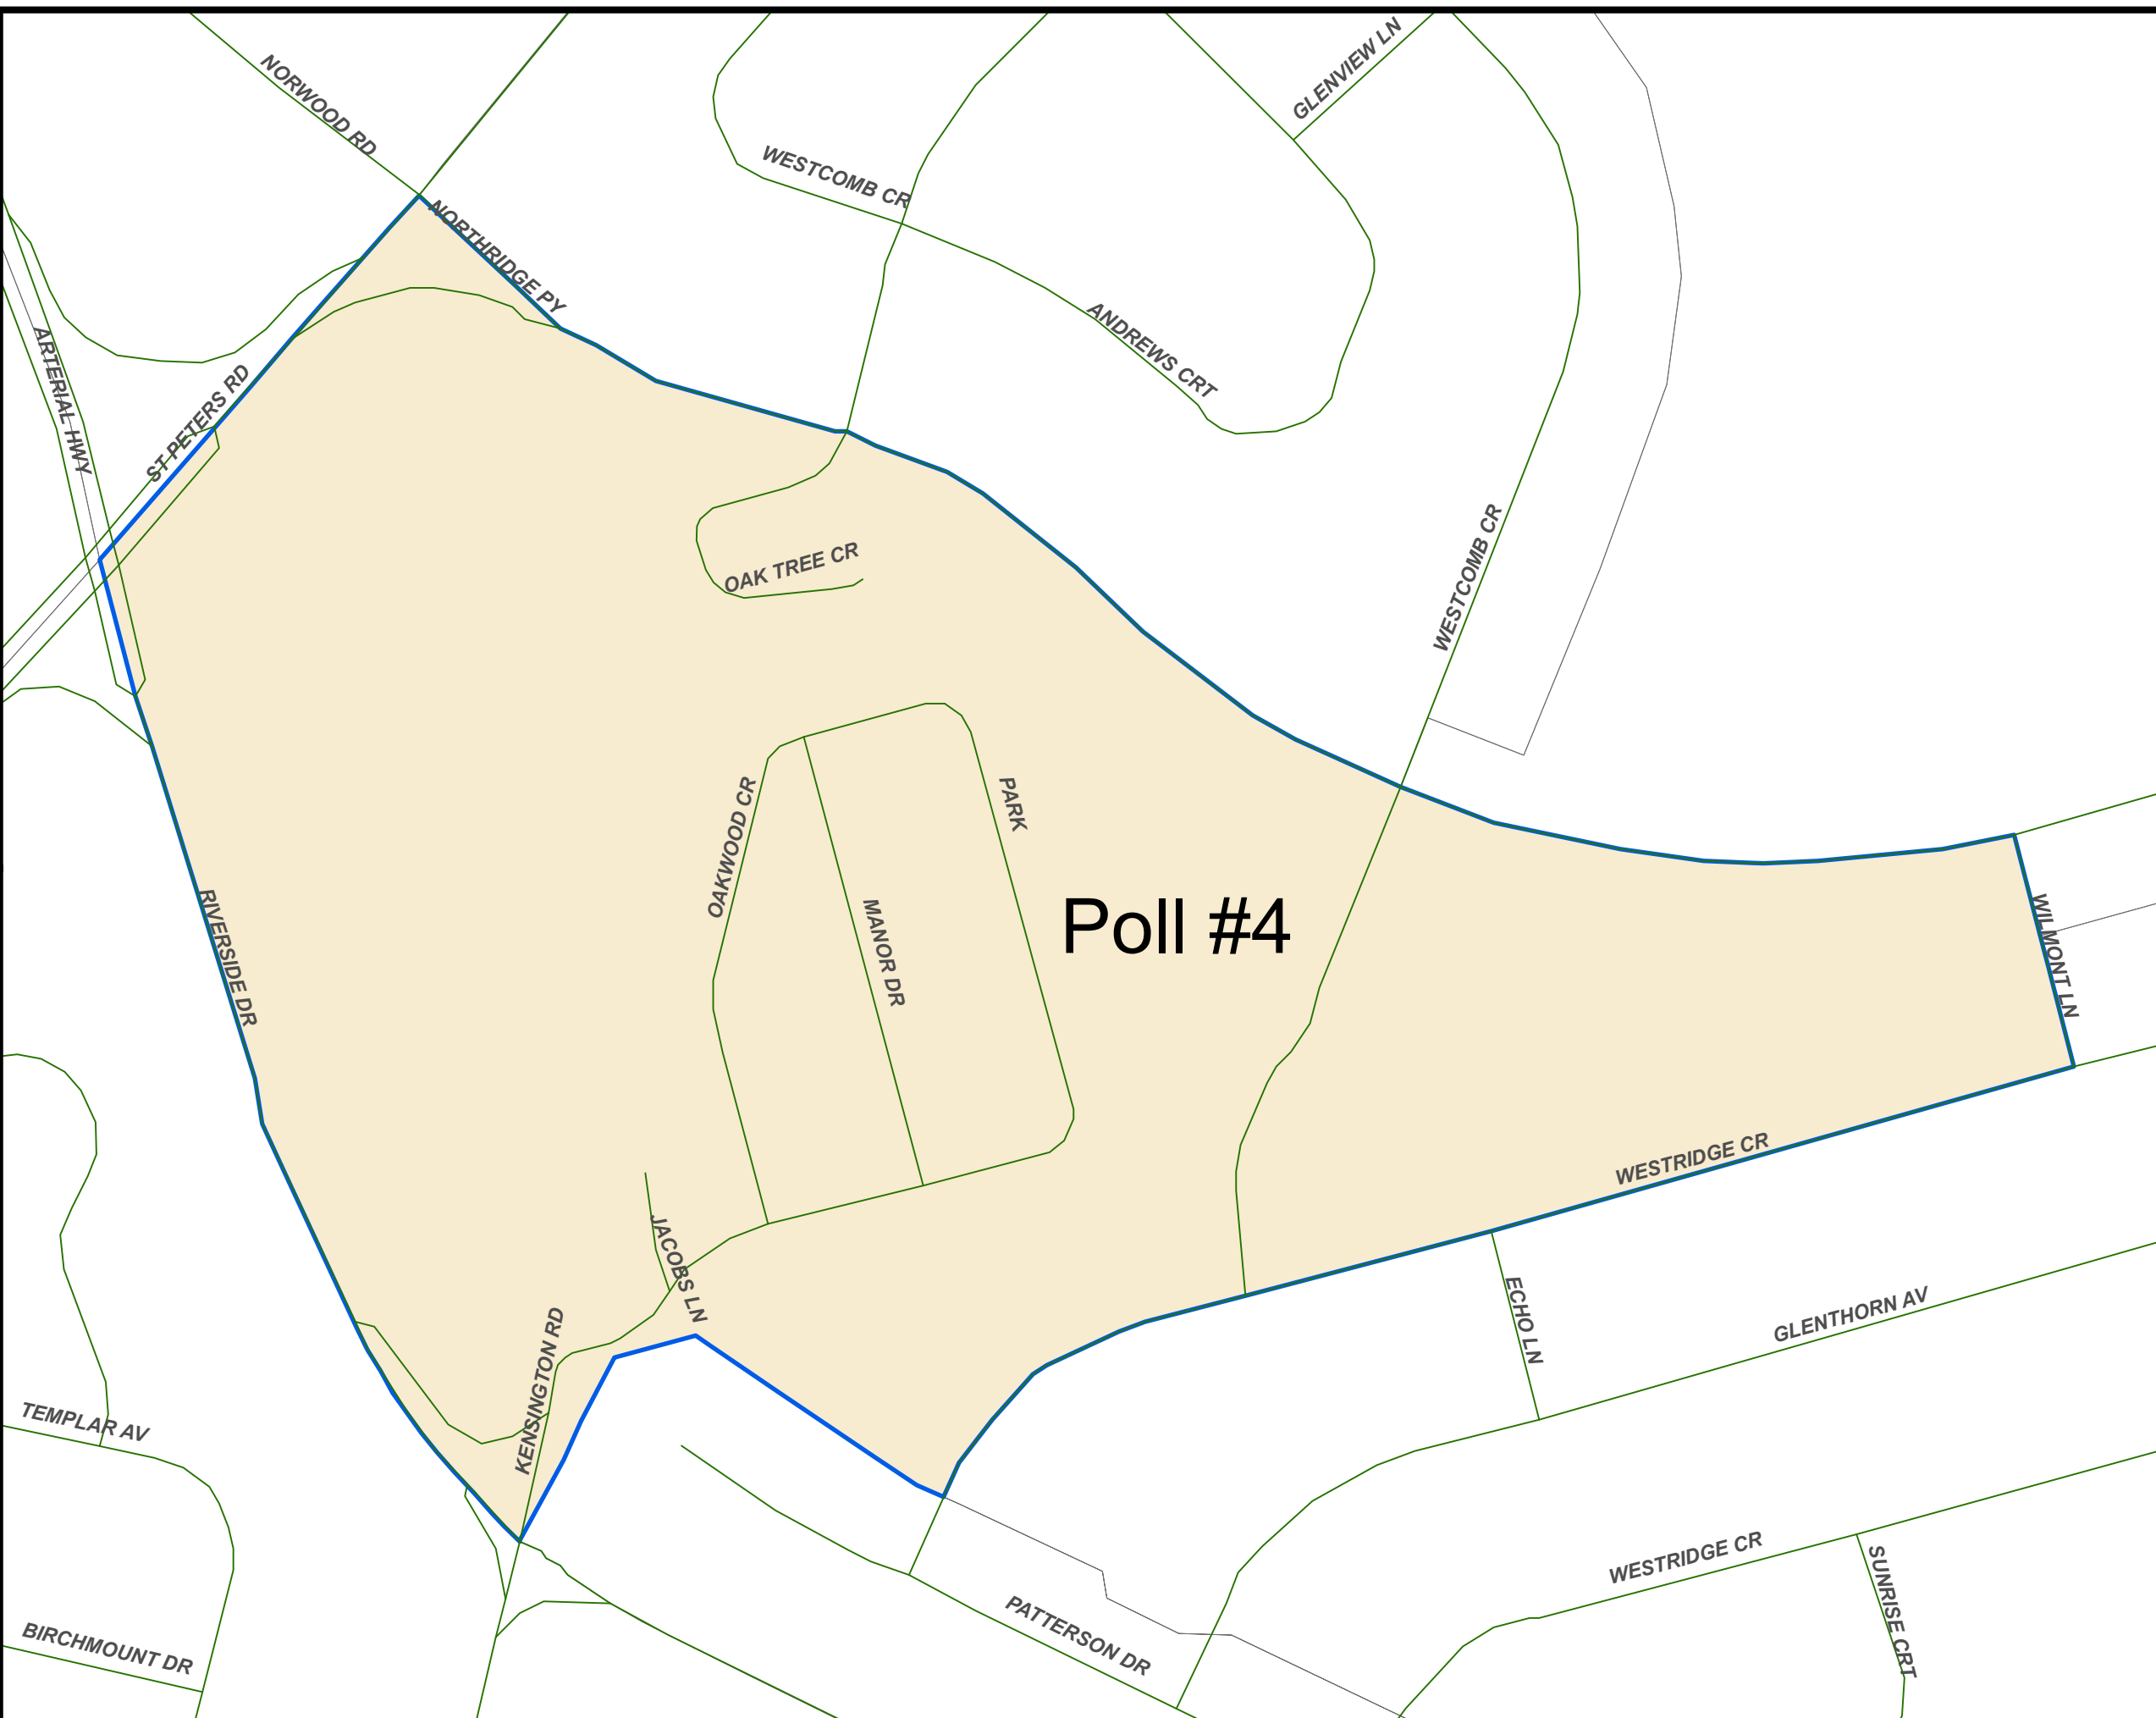

Charlottetown
Municipal Ward # 10
Falconwood

Polling Division
No. 4
OAK TREE CR

Legend

Municipal Poll

Note:
The maps are designed as a general index of the electoral district divisions and are not intended to be used for measurements or for legal purposes.

199 Queen St.
Charlottetown, PE, C1A 4B7
(902) 566-5548

Poll #4