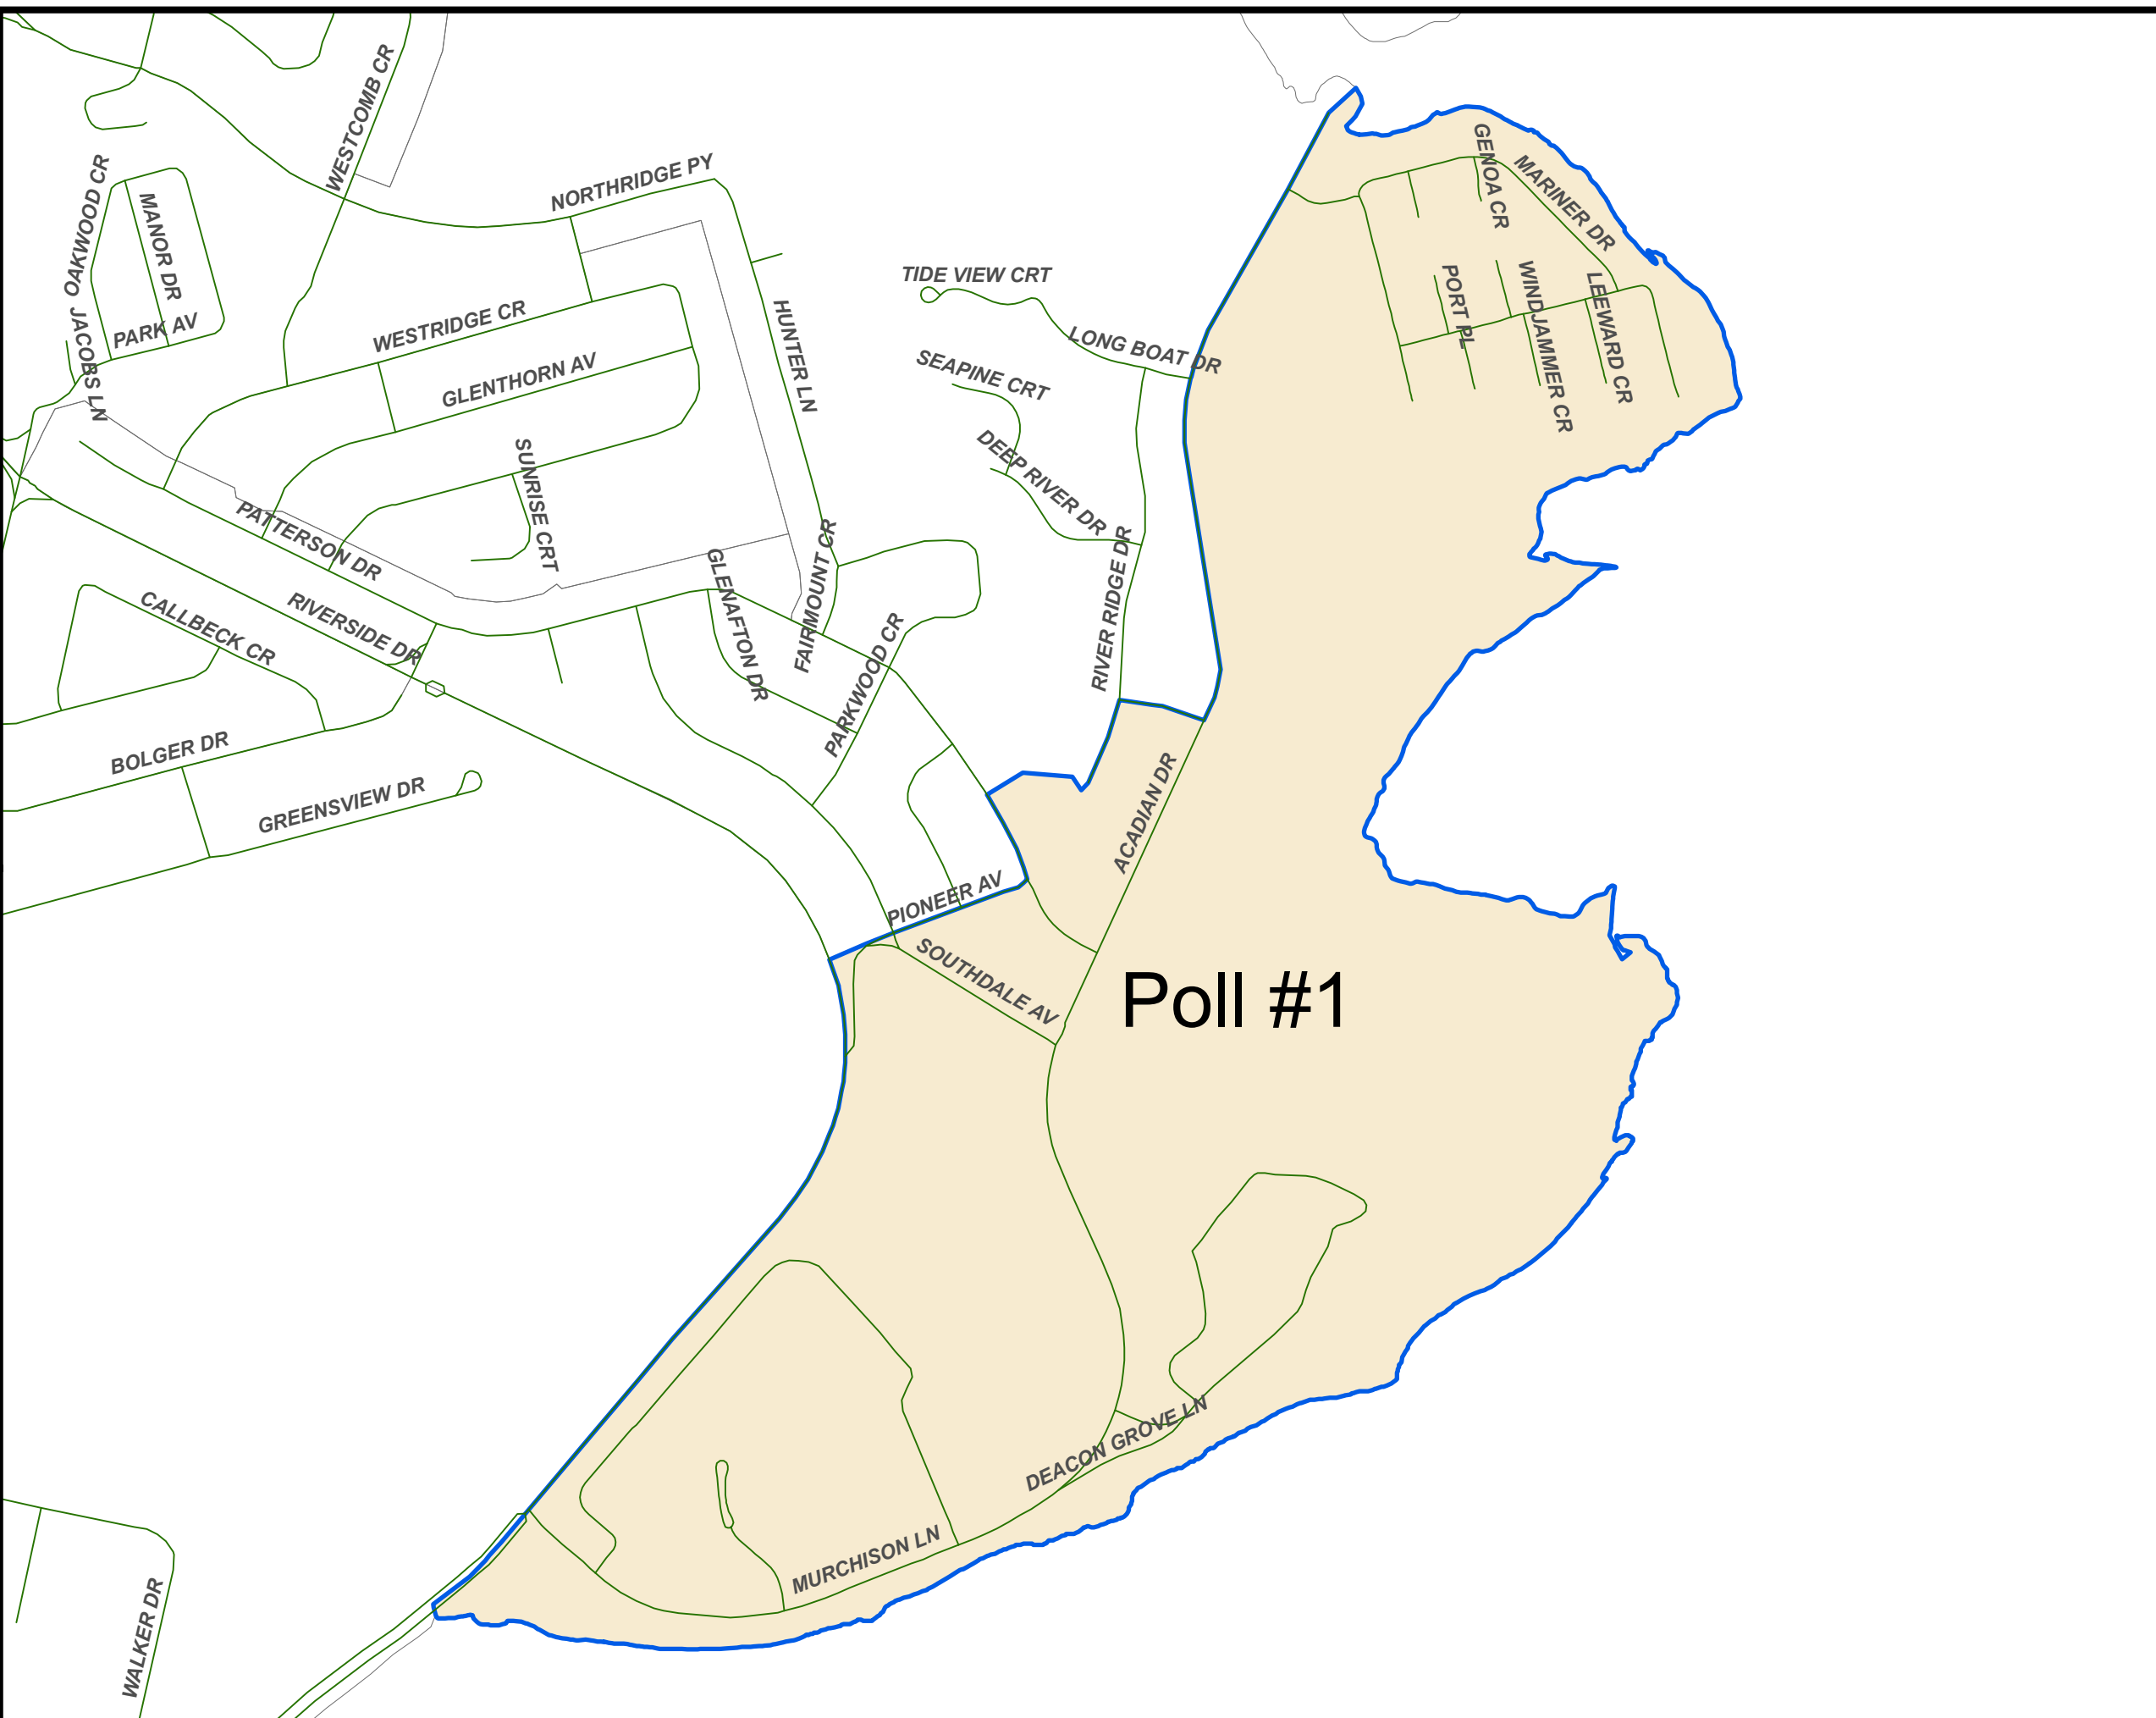

Charlottetown
Municipal Ward # 10
Falconwood

Polling Division
No. 1
MARINER DR

Legend

Municipal Poll

Note:
The maps are designed as a general index of the electoral district divisions and are not intended to be used for measurements or for legal purposes.

199 Queen St.
Charlottetown, PE, C1A 4B7
(902) 566-5548