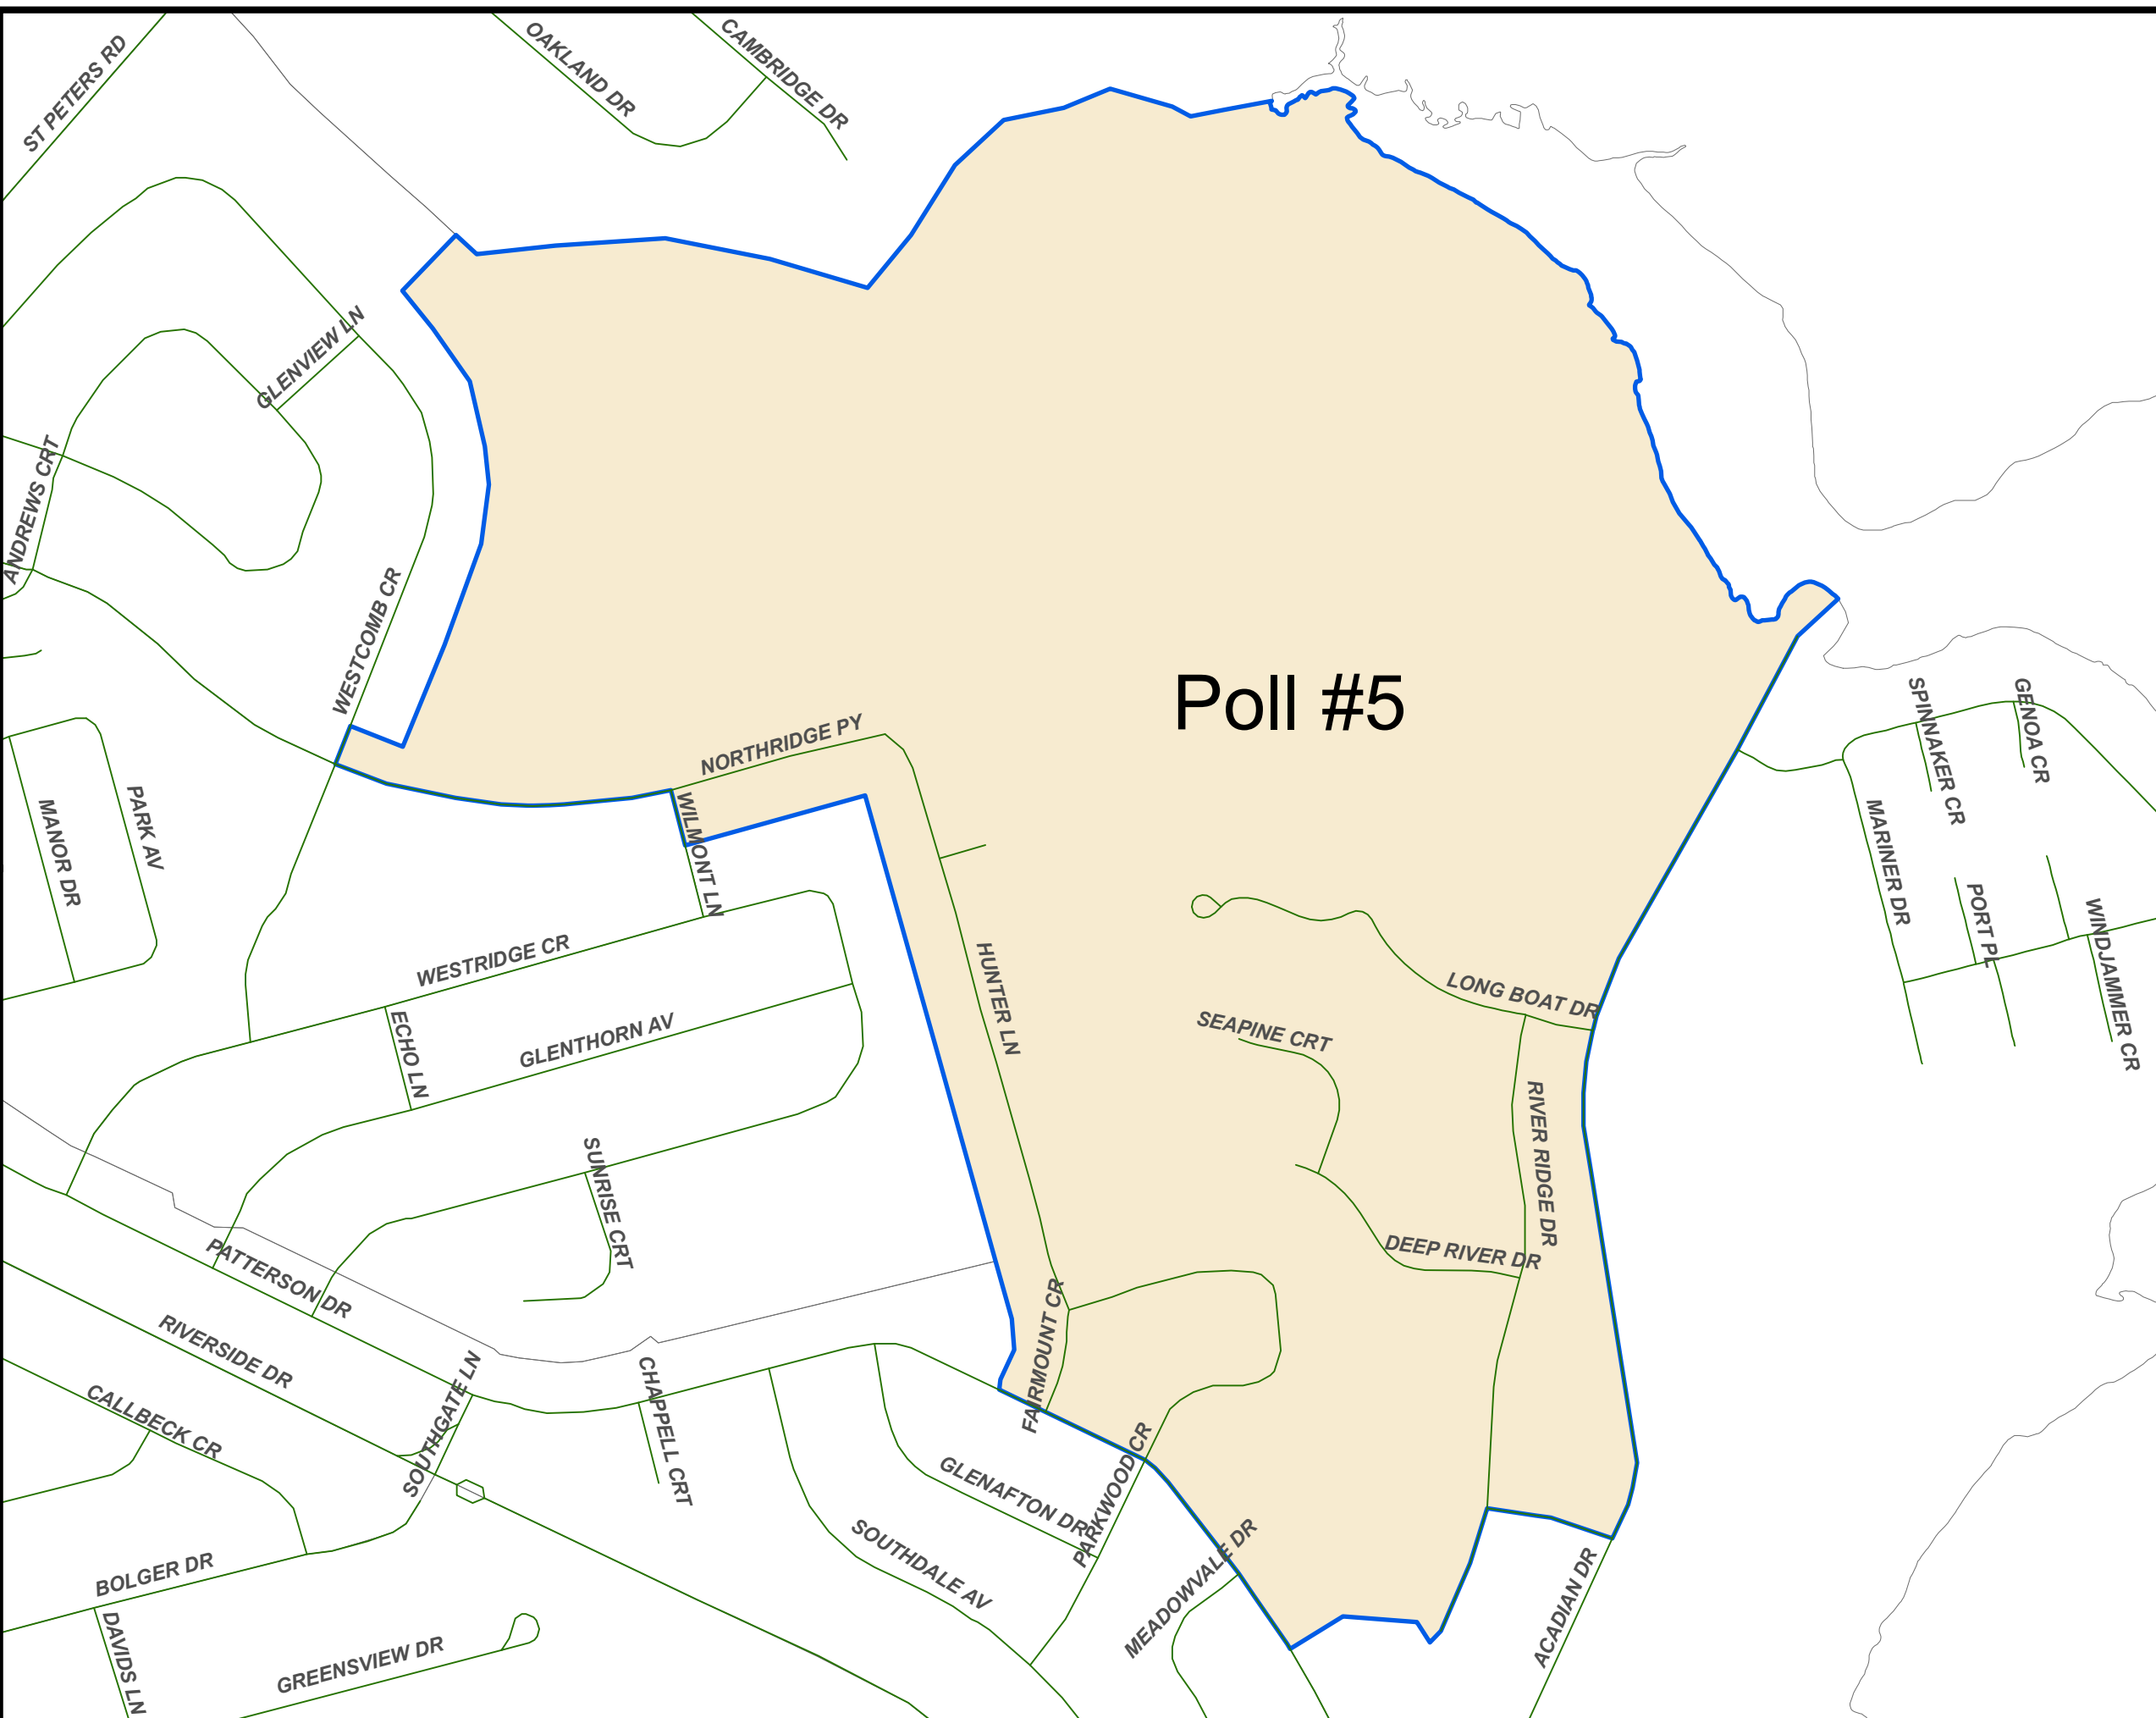

Charlottetown
Municipal Ward # 10
Falconwood

Polling Division
No. 5
DEEP RIVER DR

Poll #5

Legend

Municipal Poll

Note:
The maps are designed as a general index of the electoral district divisions and are not intended to be used for measurements or for legal purposes.

199 Queen St.
Charlottetown, PE, C1A 4B7
(902) 566-5548