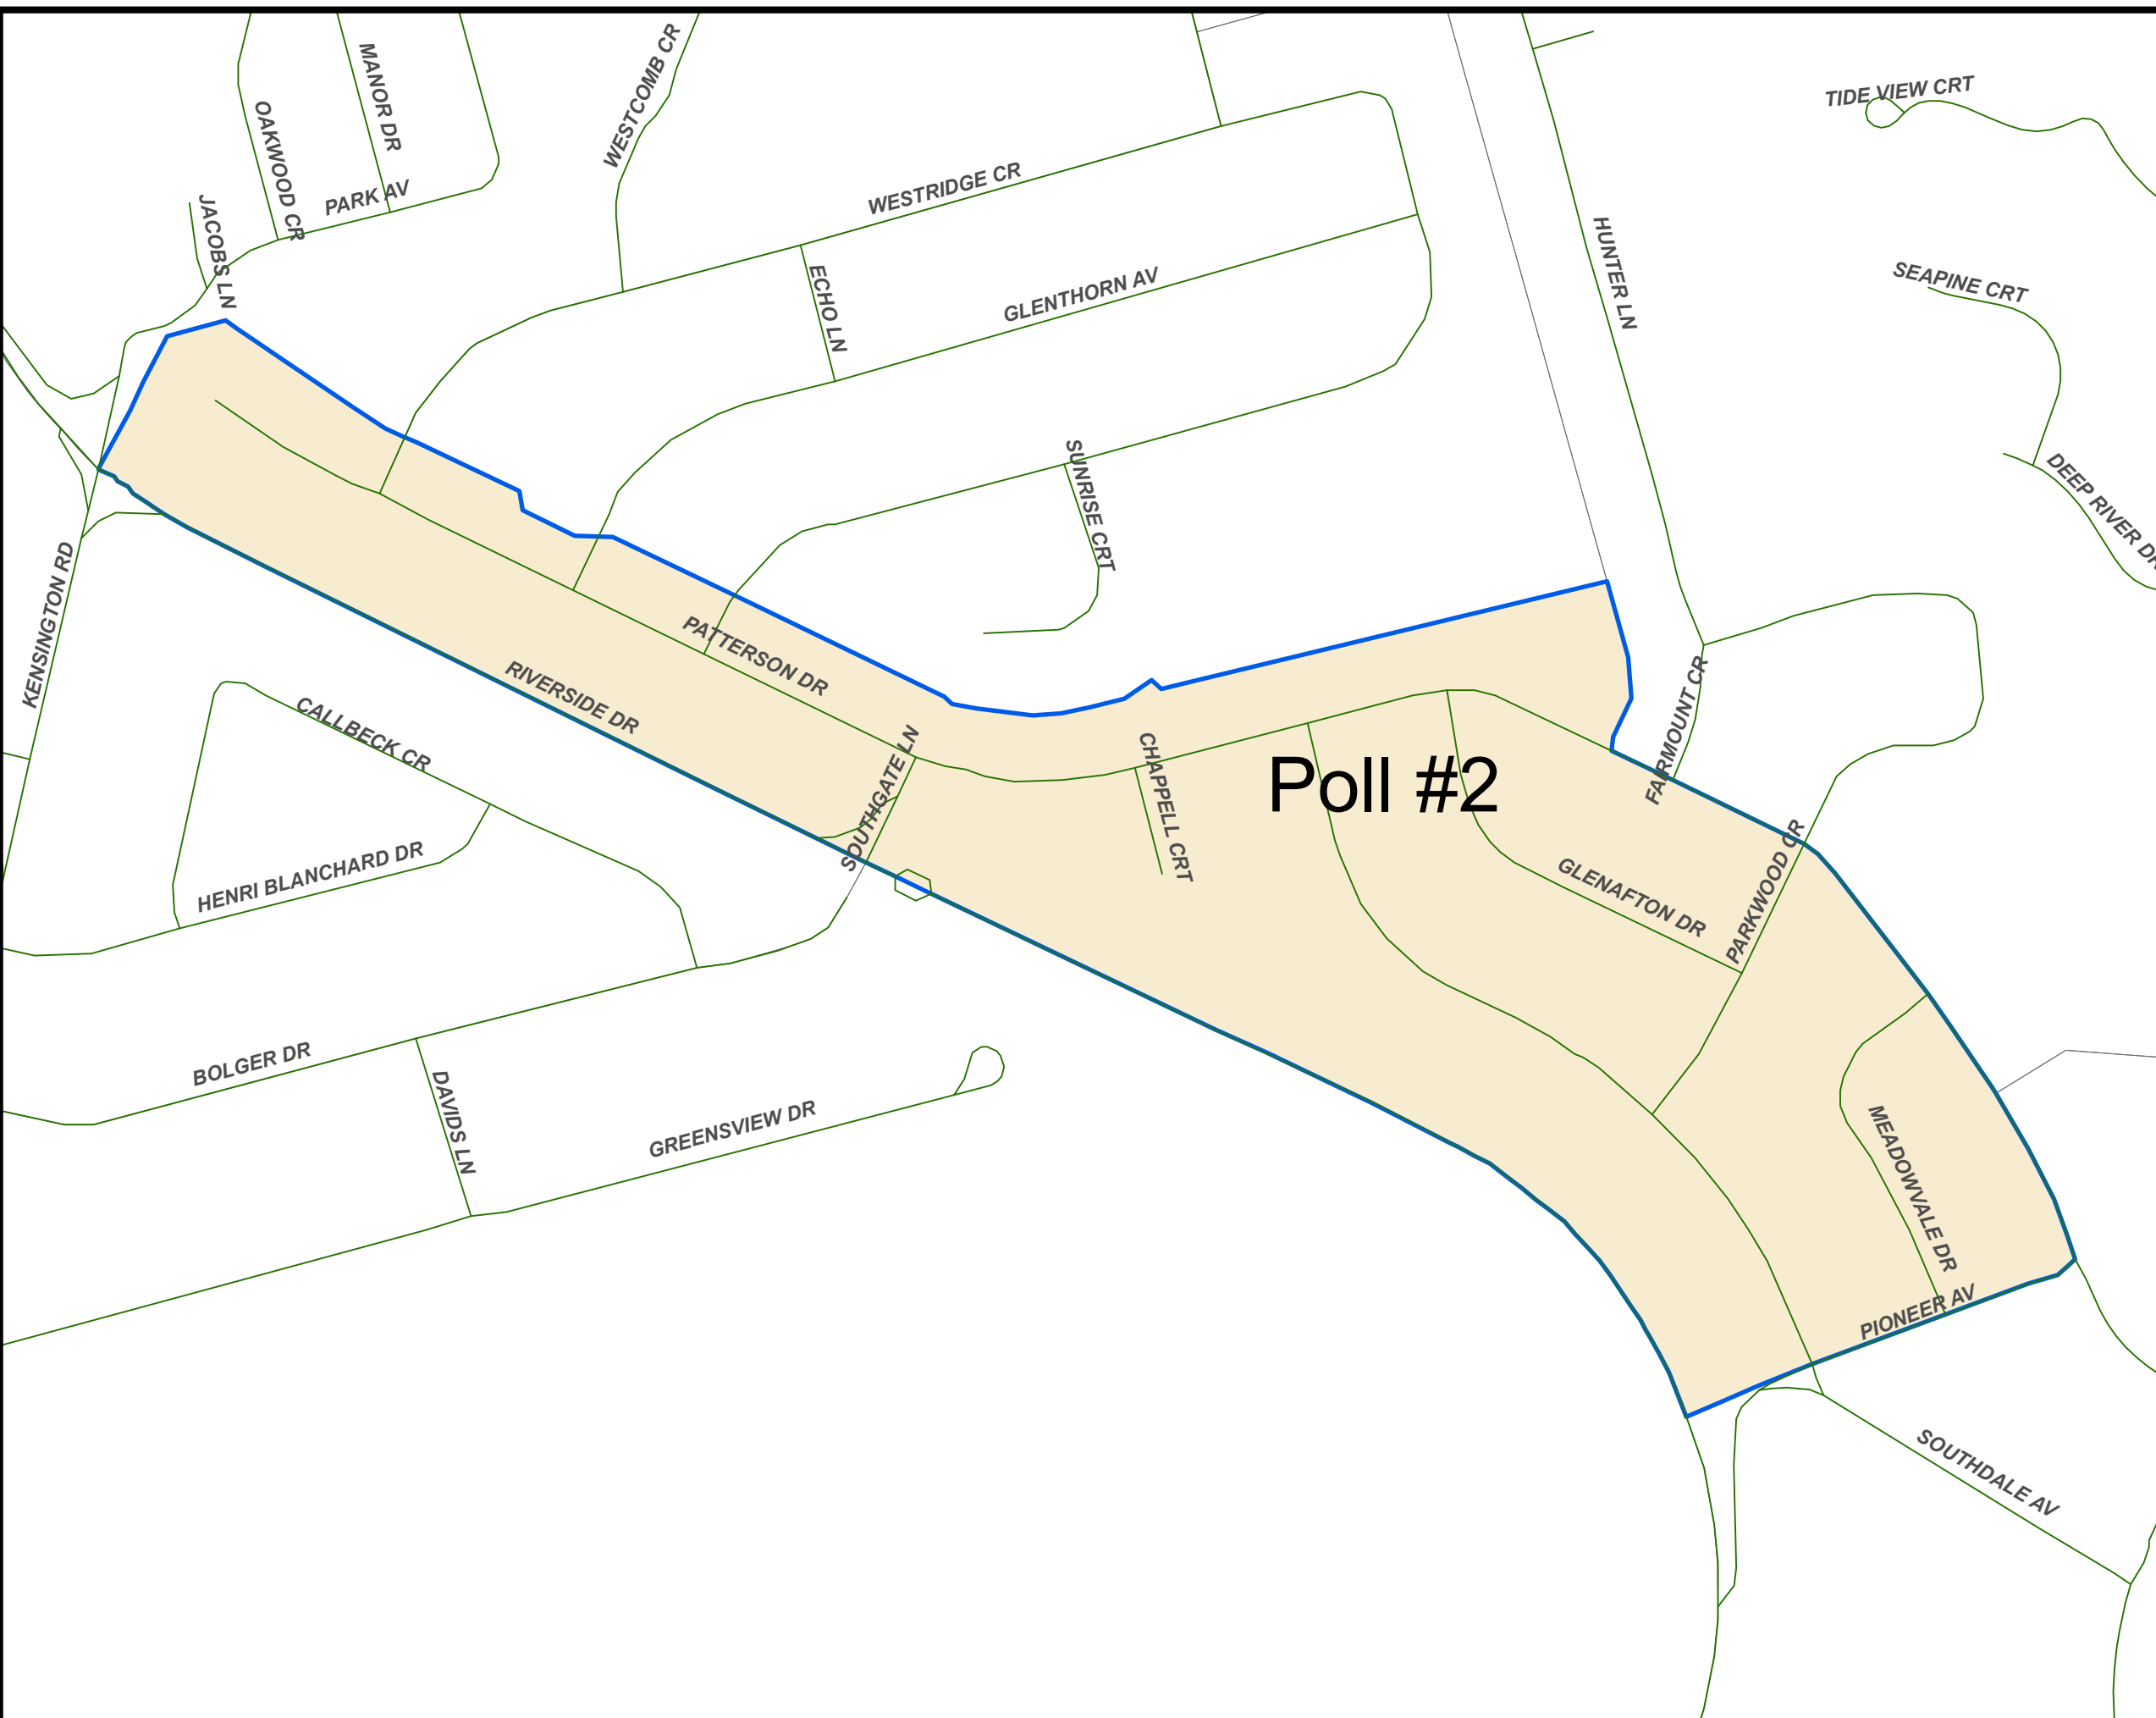

Charlottetown
Municipal Ward # 10
Falconwood

Polling Division
No. 2
PATTERSON DR

Legend

Municipal Poll

Note:
The maps are designed as a general index of the electoral district divisions and are not intended to be used for measurements or for legal purposes.

199 Queen St.
Charlottetown, PE, C1A 4B7
(902) 566-5548

Poll #2