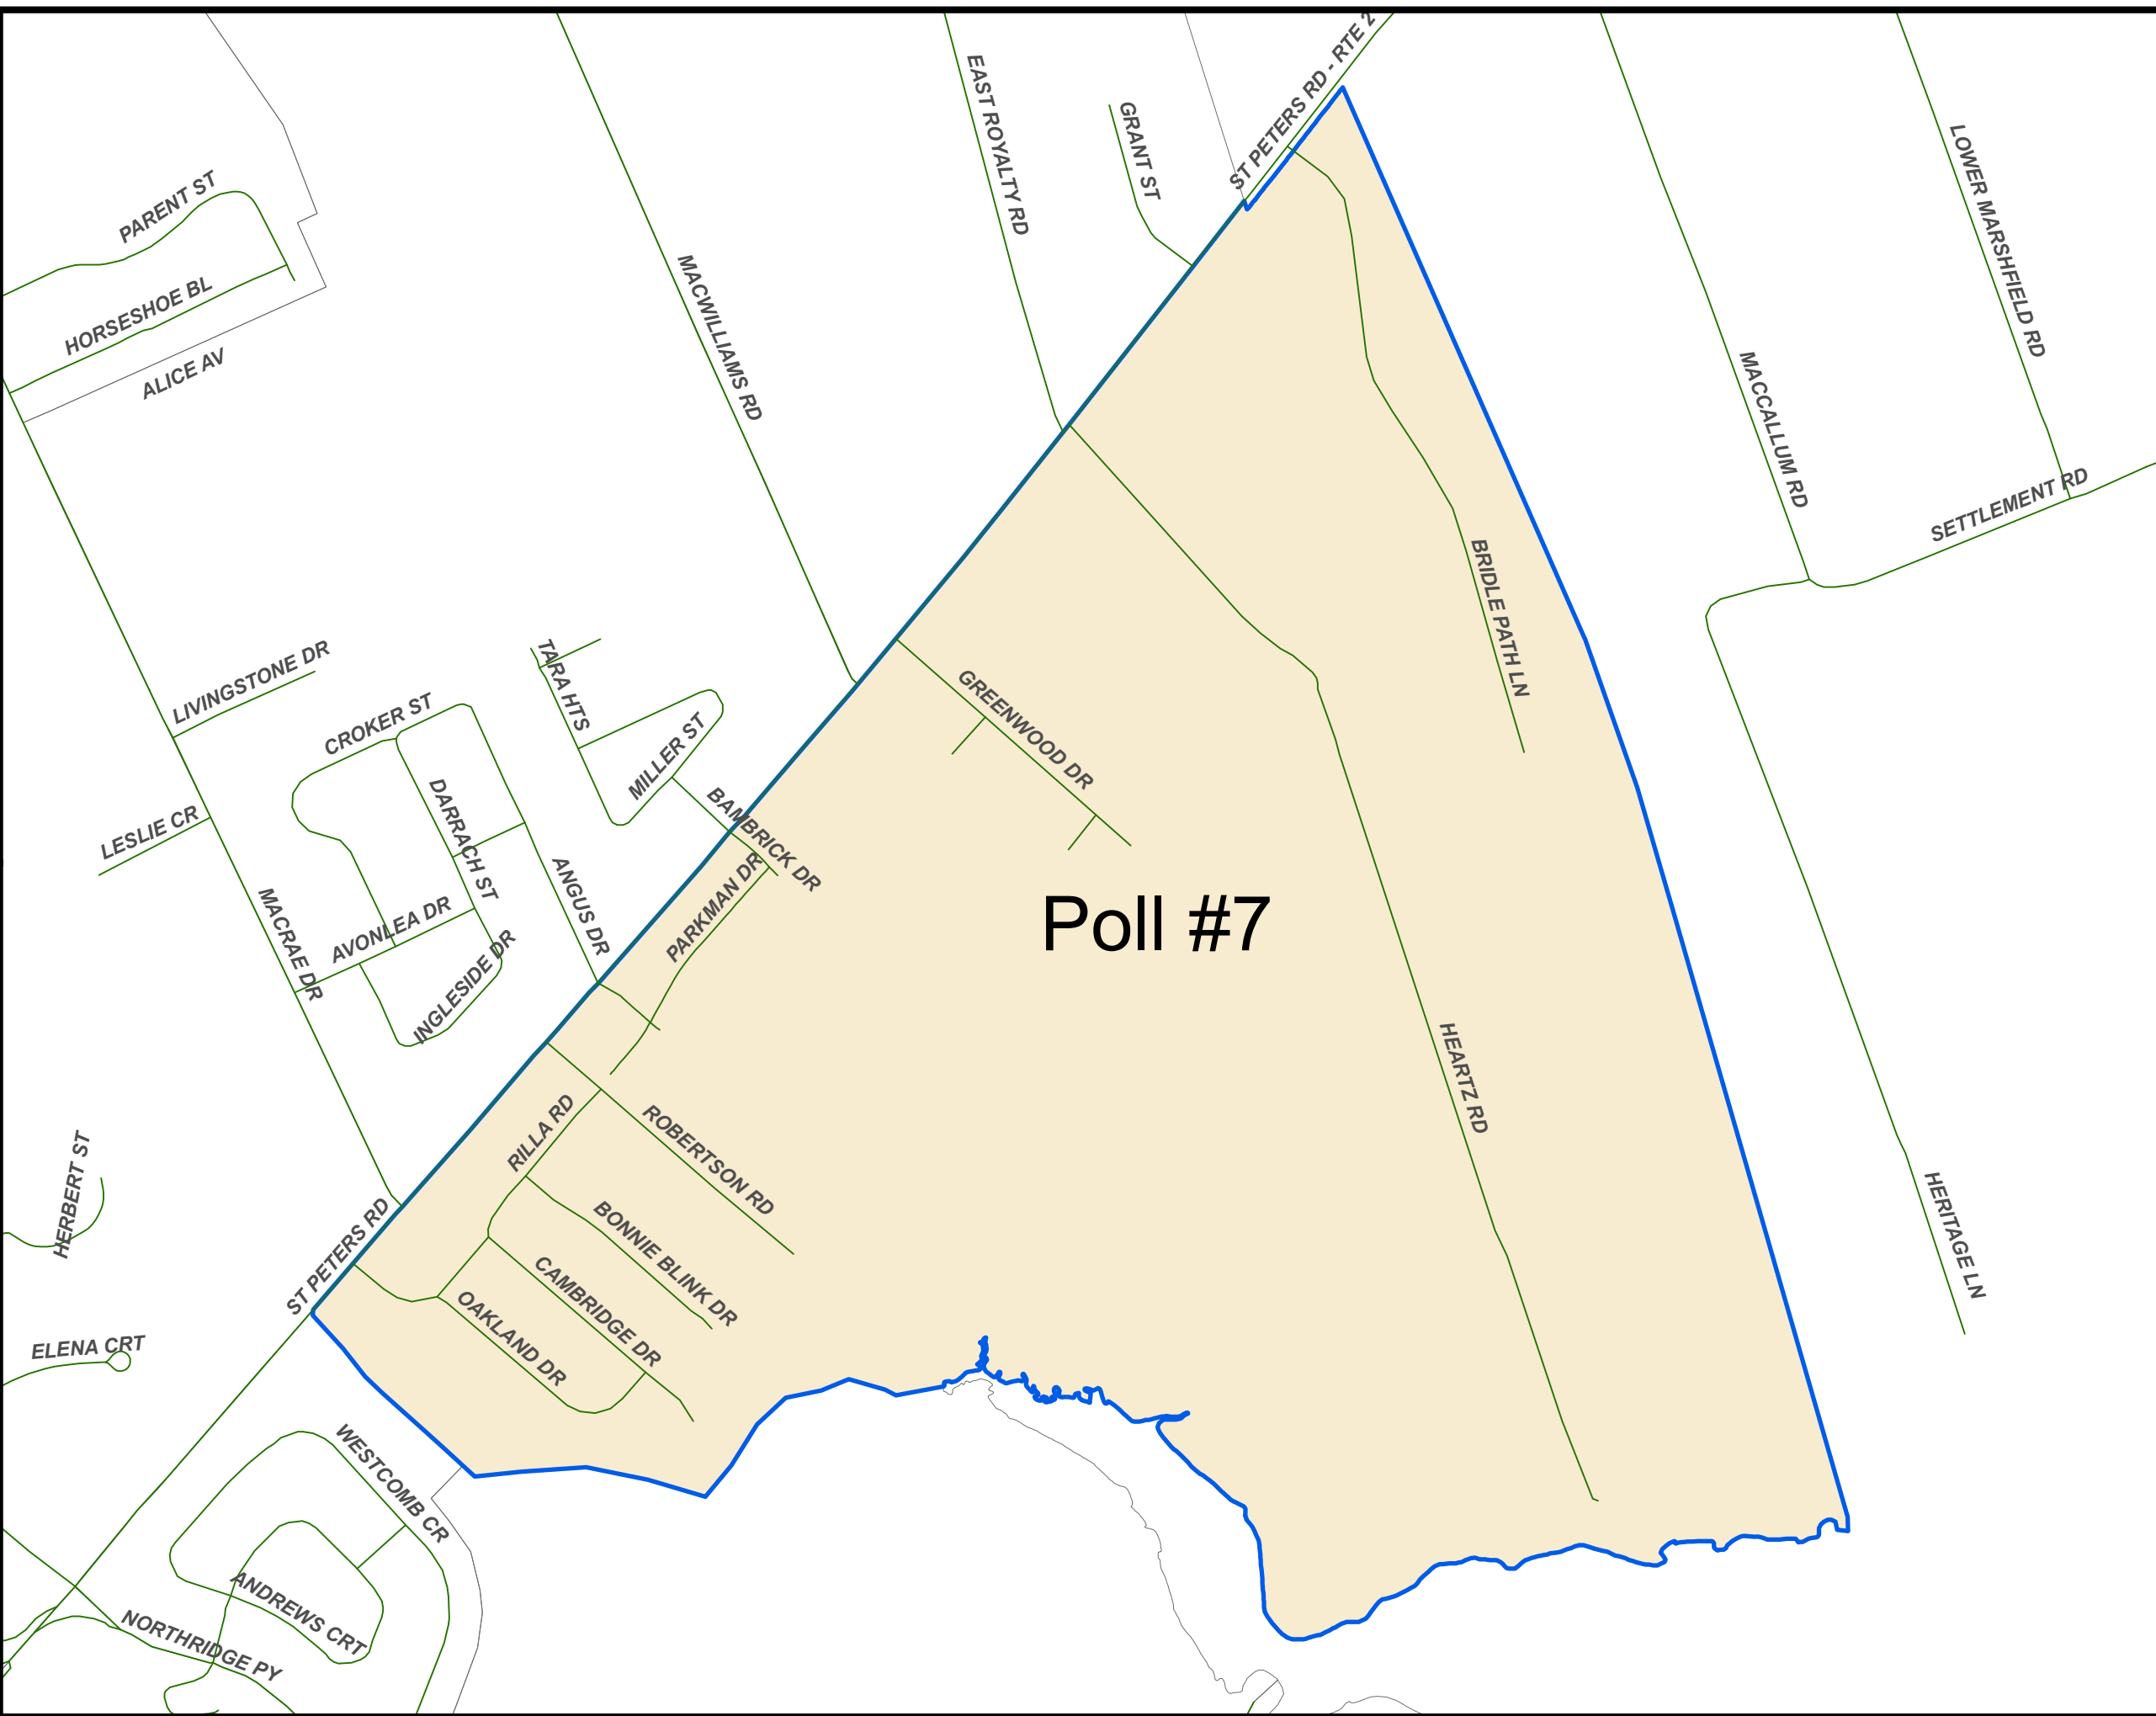

Charlottetown
Municipal Ward # 10
Falconwood
Polling Division
No. 7
HEARTZ RD

Legend
 Municipal Poll

Note:
The maps are designed as a general index of the electoral district divisions and are not intended to be used for measurements or for legal purposes.