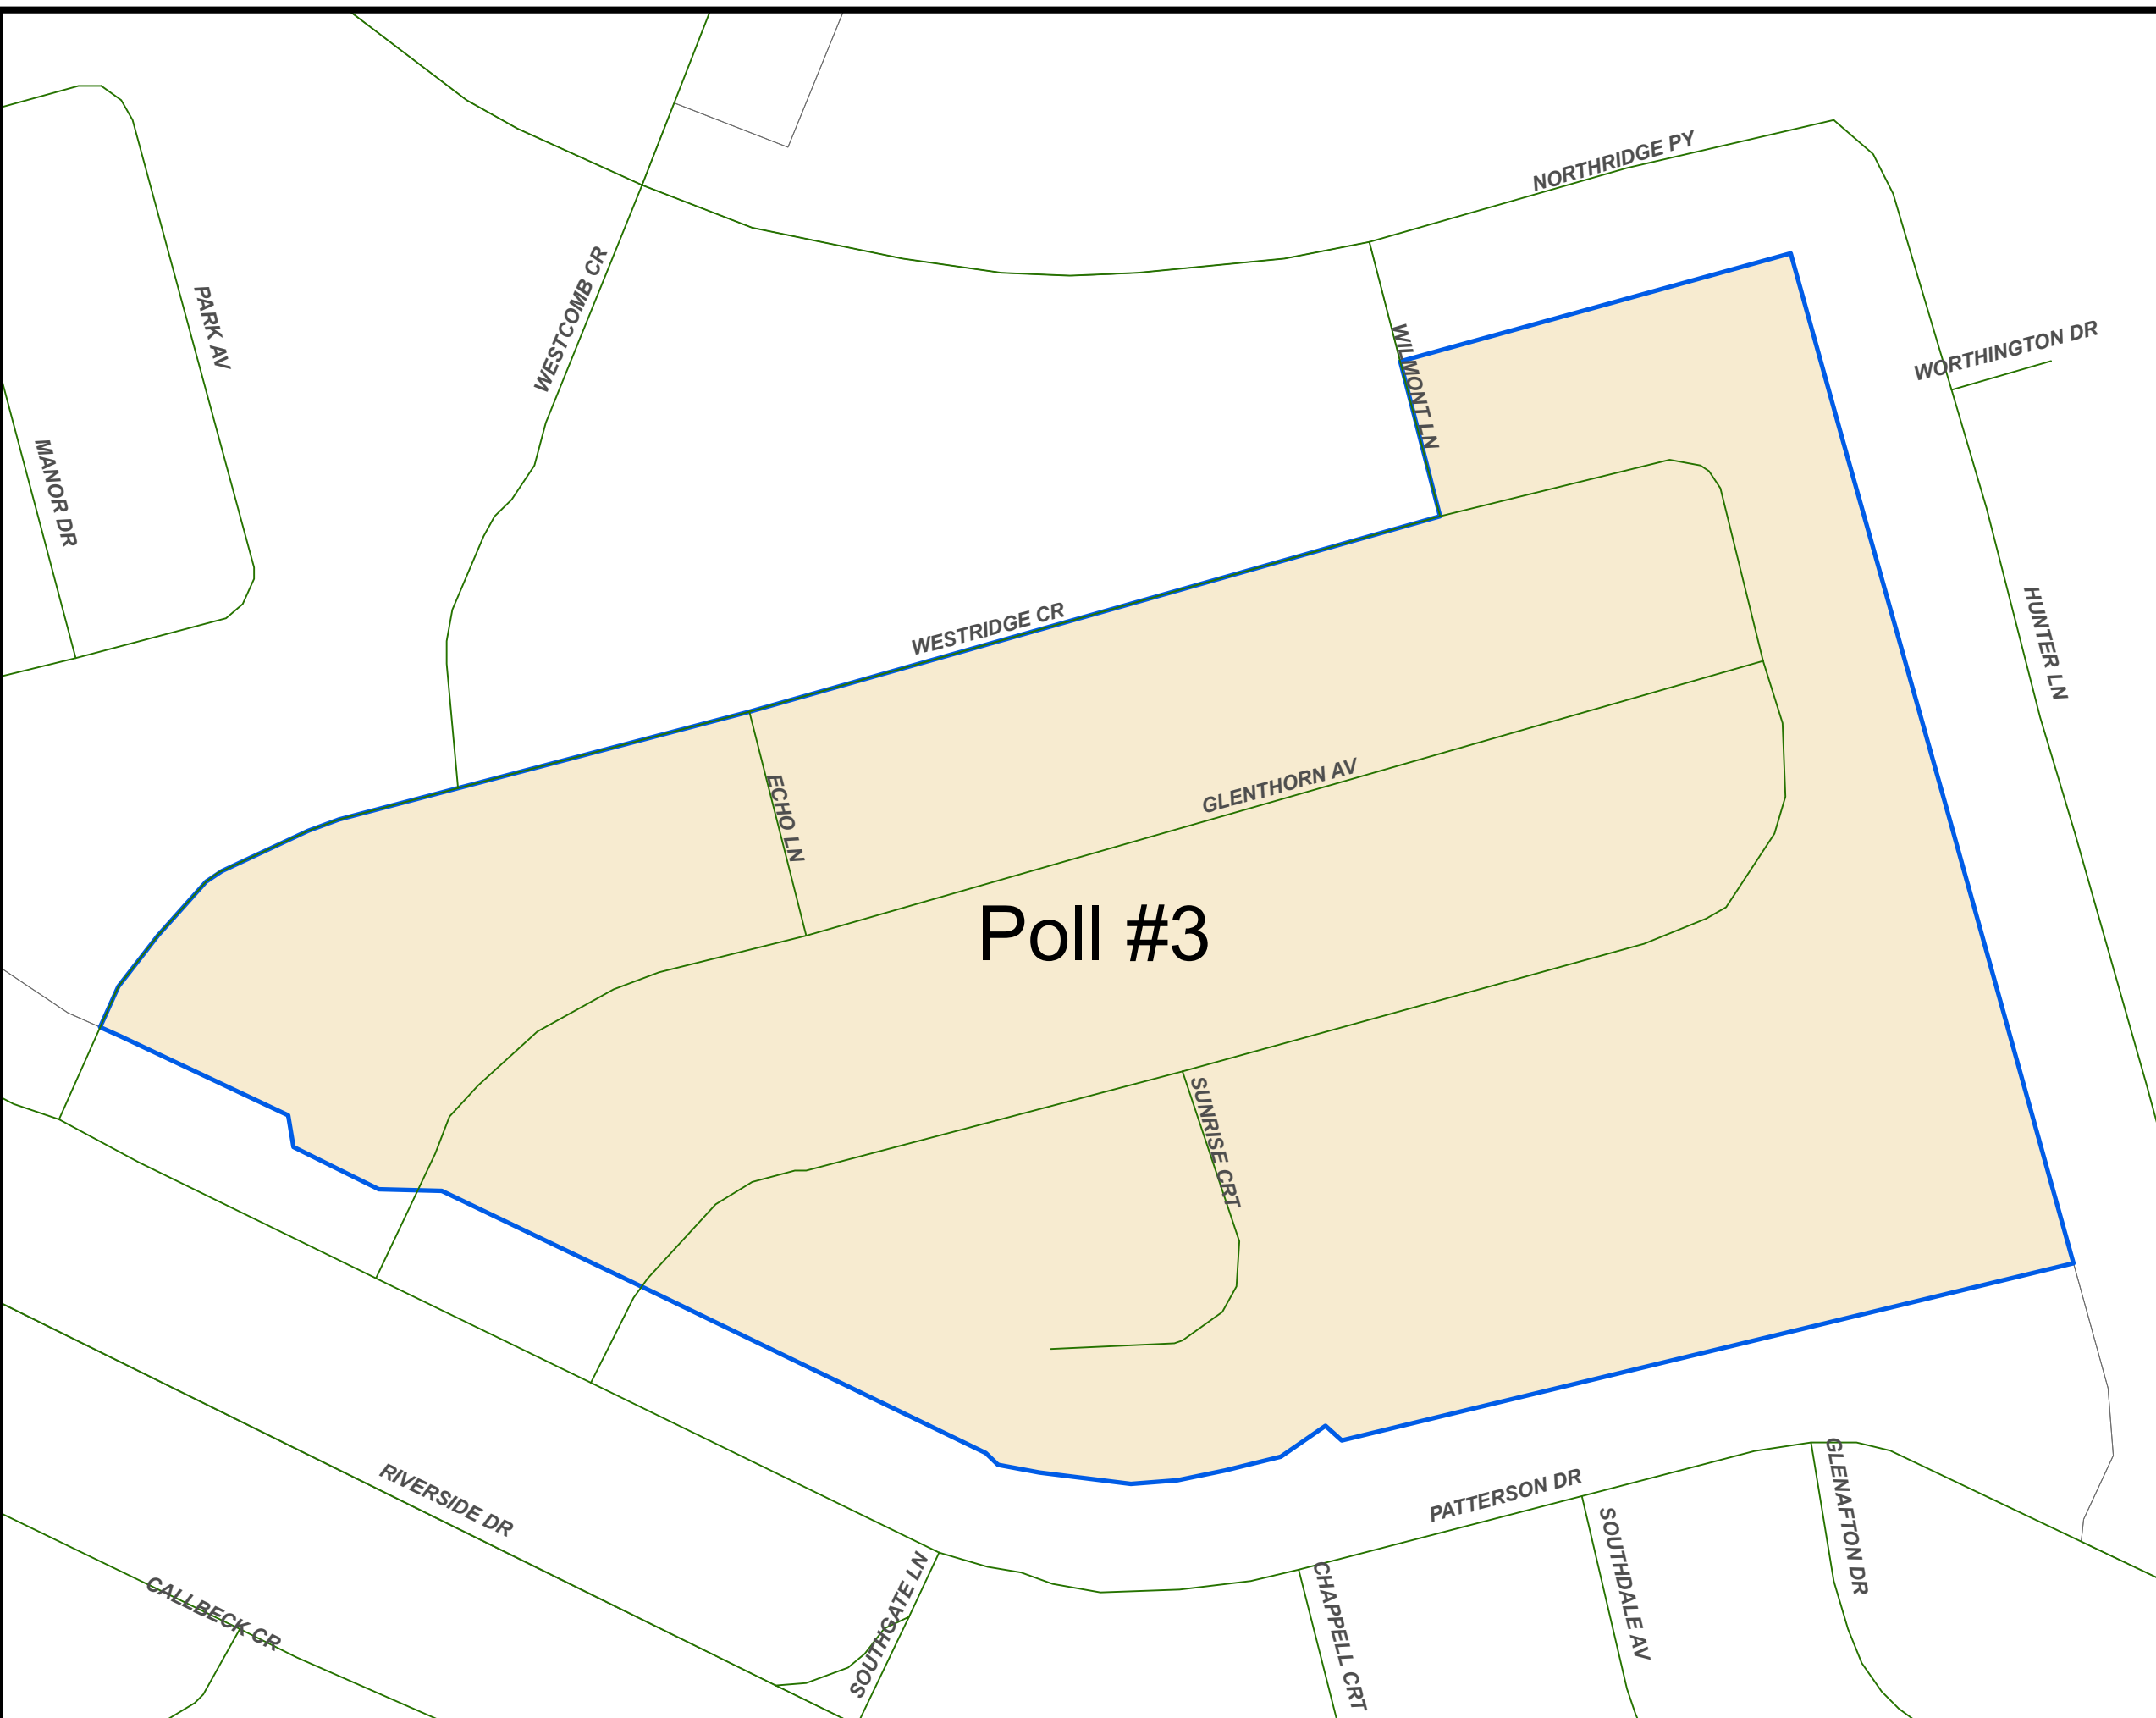

Charlottetown
Municipal Ward # 10
Falconwood

Polling Division
No. 3
SUNRISE CRT

Legend

Municipal Poll

Note:
The maps are designed as a general index of the electoral district divisions and are not intended to be used for measurements or for legal purposes.

199 Queen St.
Charlottetown, PE, C1A 4B7
(902) 566-5548

Poll #3